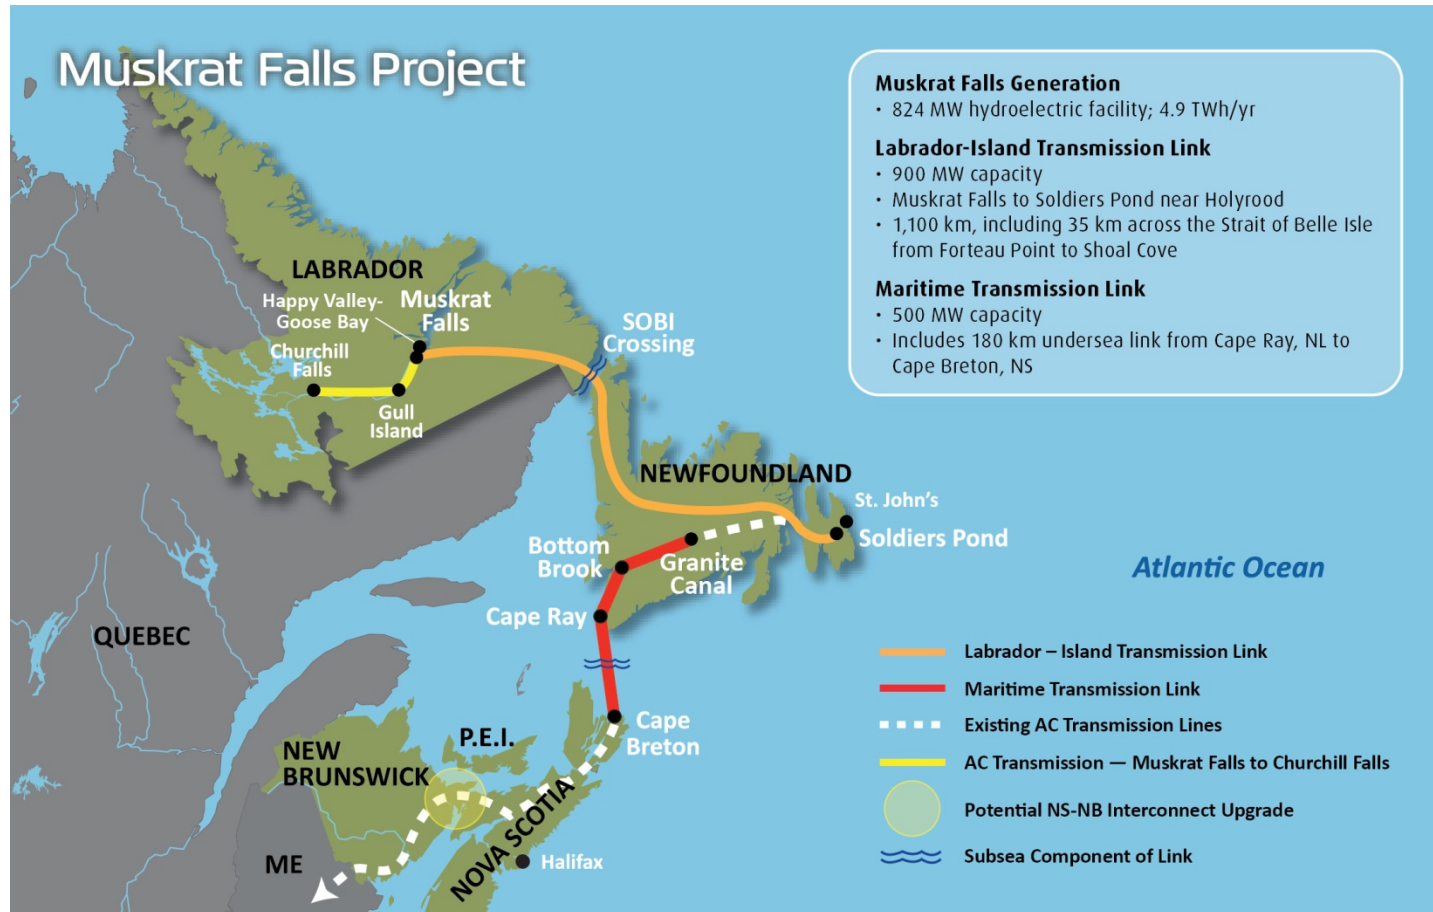

CCRE Annual Energy Leaders Roundtable

Inter-regional Electricity Trade

April 4, 2013

Boundless Energy

2011 Inter-provincial and International Electricity Trade

Source: NEB

Lower Churchill – PH 1

Lower Churchill PH 2 - Gull Island