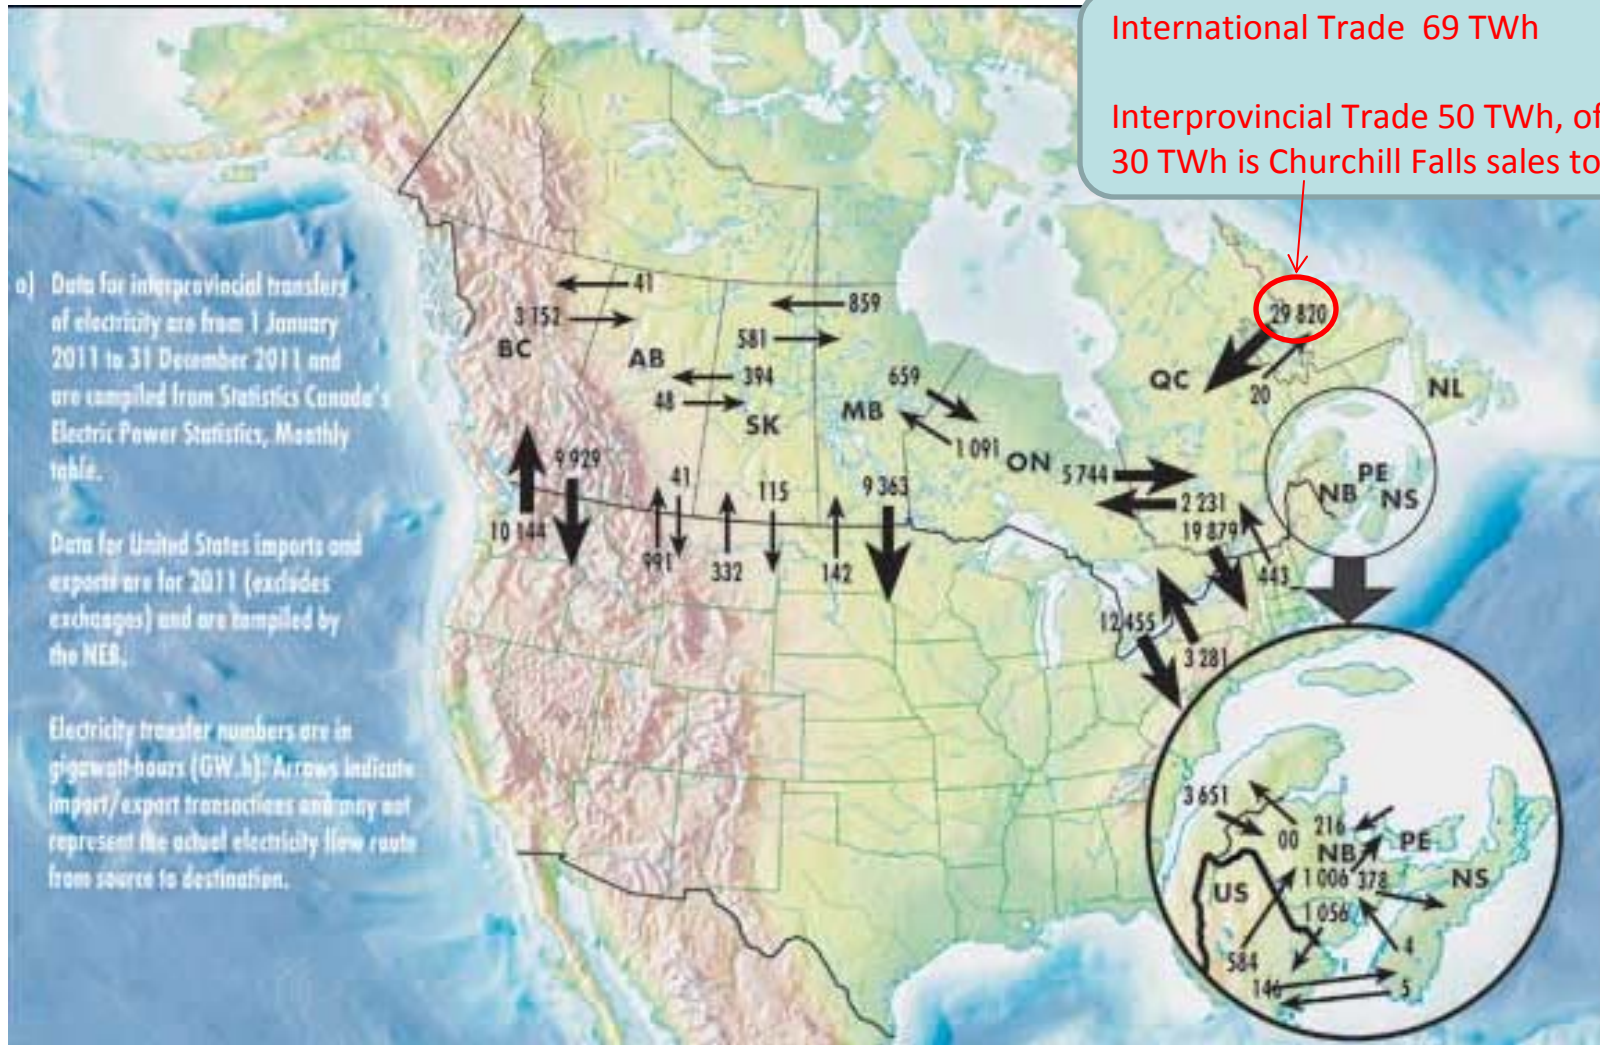

CCRE Annual Energy Leaders Roundtable

Inter-regional Electricity Trade

April 4, 2013

Boundless Energy

2011 Inter-provincial and International Electricity Trade

Source: NEB

Lower Churchill – PH 1

Lower Churchill PH 2 - Gull Island